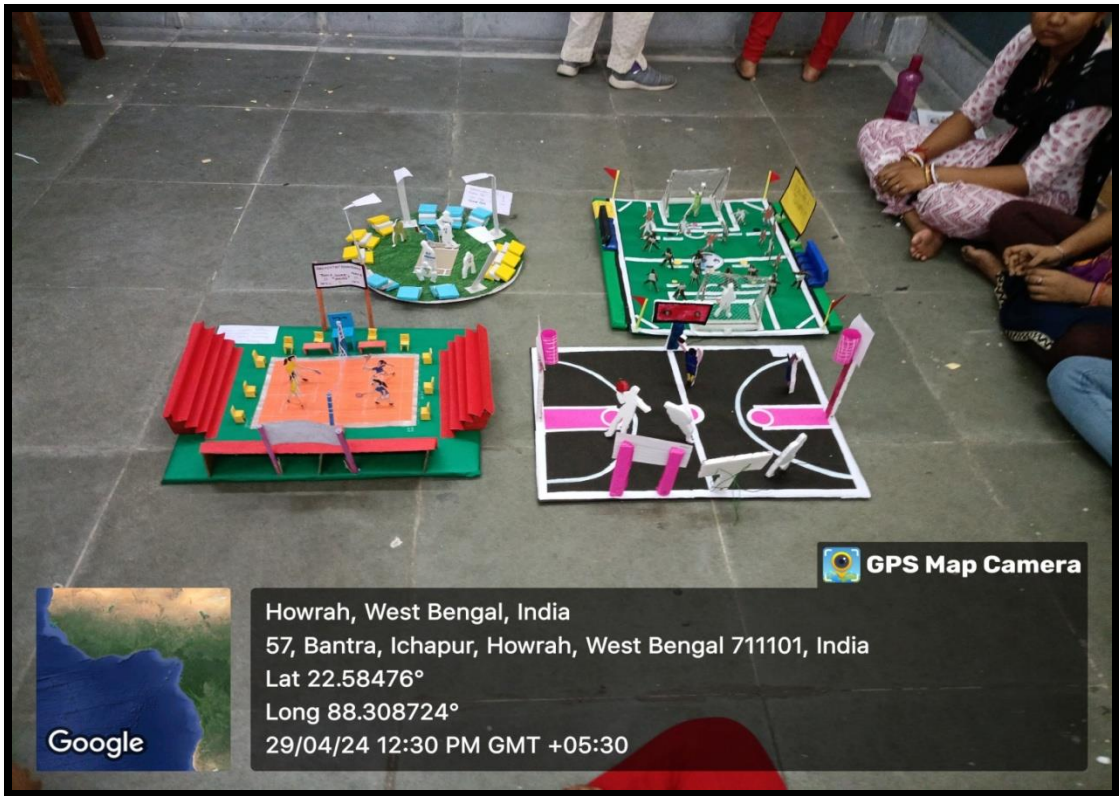

GPS Map Camera

Howrah, West Bengal, India
57, Bantra, Ichapur, Howrah, West Bengal 711101, India
Lat 22.58476°
Long 88.308724°
29/04/24 12:30 PM GMT +05:30

Google