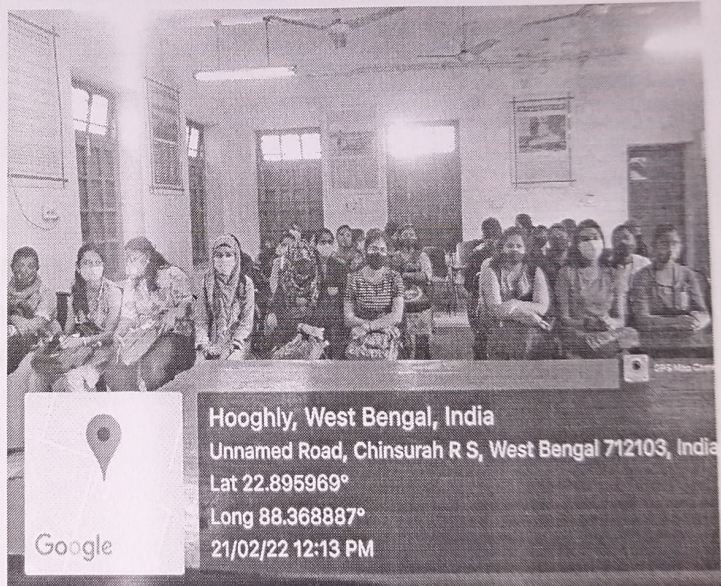

Hooghly, West Bengal, India
Unnamed Road, Chinsurah R S, West Bengal 712103, India
Lat 22.895969°
Long 88.368887°
21/02/22 12:13 PM

M. Khan 21/02/2022

Signature of Teacher (s)

Department of Botany
Serampore Girl's College
Serampore, Hooghly