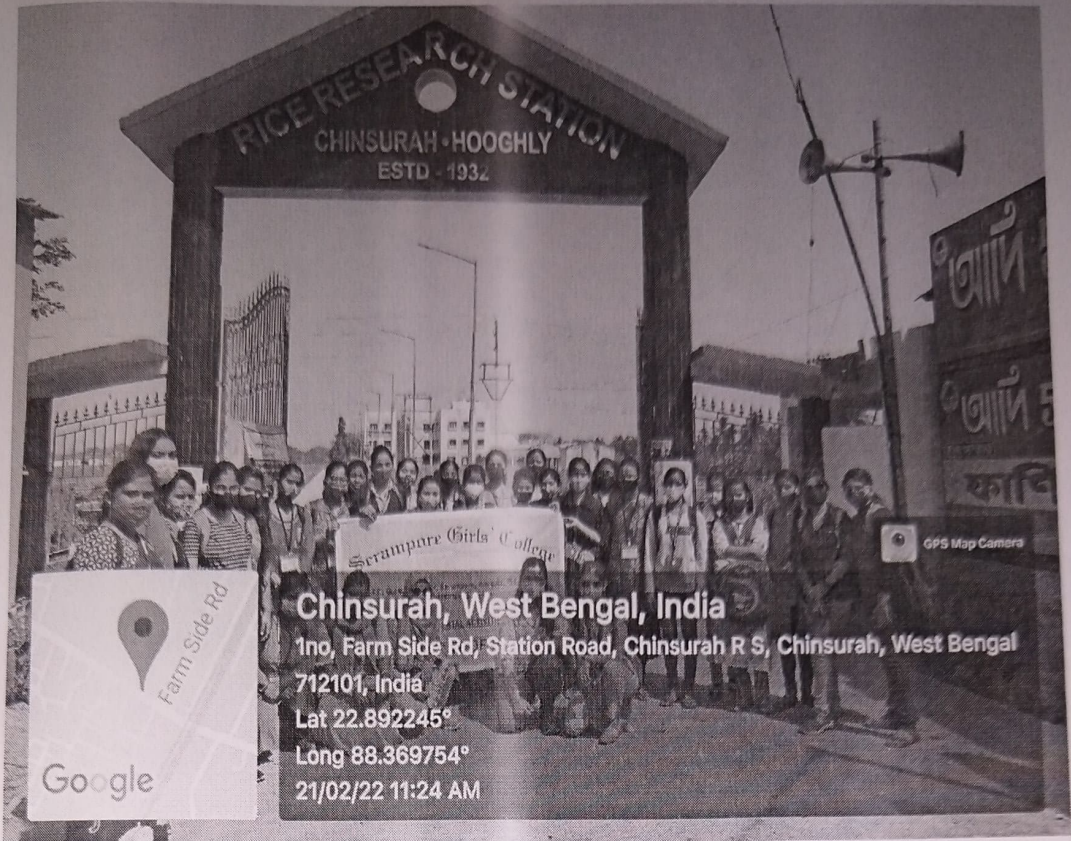

Chinsurah, West Bengal, India
1no, Farm Side Rd, Station Road, Chinsurah R S, Chinsurah, West Bengal
712101, India
Lat 22.892245°
Long 88.369754°
21/02/22 11:24 AM